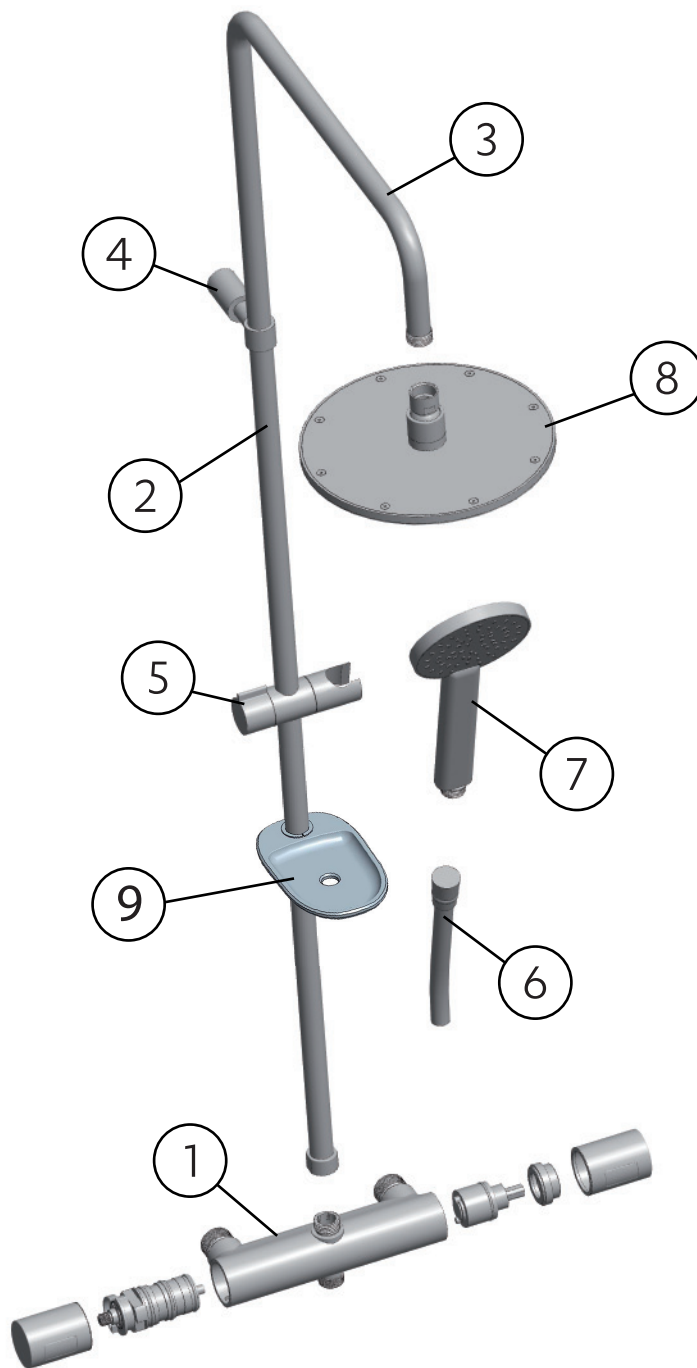

Hafa® Complete Round

Art: 1381635, 1381640

Hafa®

Hafa
Svarvaregatan 5, Box 525
SE-301 80 Halmstad
SWEDEN

Garanti/Warranty.
Service, resevdelar/spare-parts
Sweden: Tel: +46 (0)35 15 44 75
Norway: Tel: +47 69 31 02 30
Finland: Puh: 0207 43 50 00

www.hafa.se
www.hafa.dk
www.hafabad.no
www.hafa.se
www.hafabathroom.ru
www.hafa.eu

E-mail:
service@hafa.se
service@hafabad.no