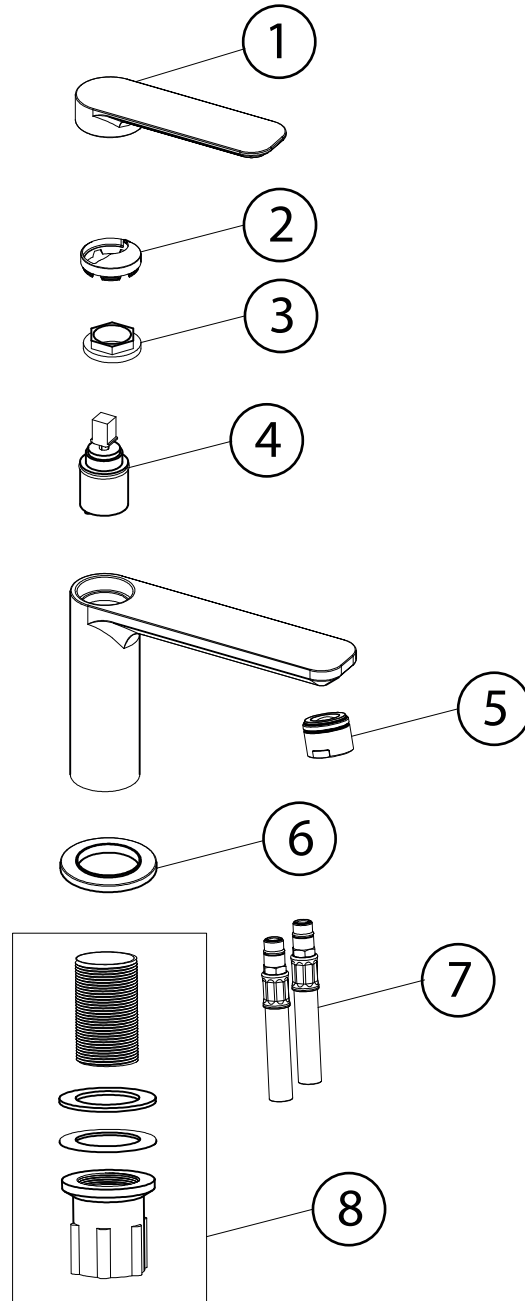

Spare Parts

Hafa®

Hafa
Svarvaregatan 5, Box 525
SE-301 80 Halmstad
SWEDEN

Garanti/Warranty.
Service, resevdelar/spare-parts
Sweden: Tel: +46 (0)35 15 44 75
Norway: Tel: +47 69 31 02 30
Finland: Puh: 0207 43 50 00

www.hafa.se
www.hafa.dk
www.hafabad.no
www.hafa.se
www.hafabathroom.ru
www.hafa.eu

E-mail:
service@hafa.se
service@hafabad.no