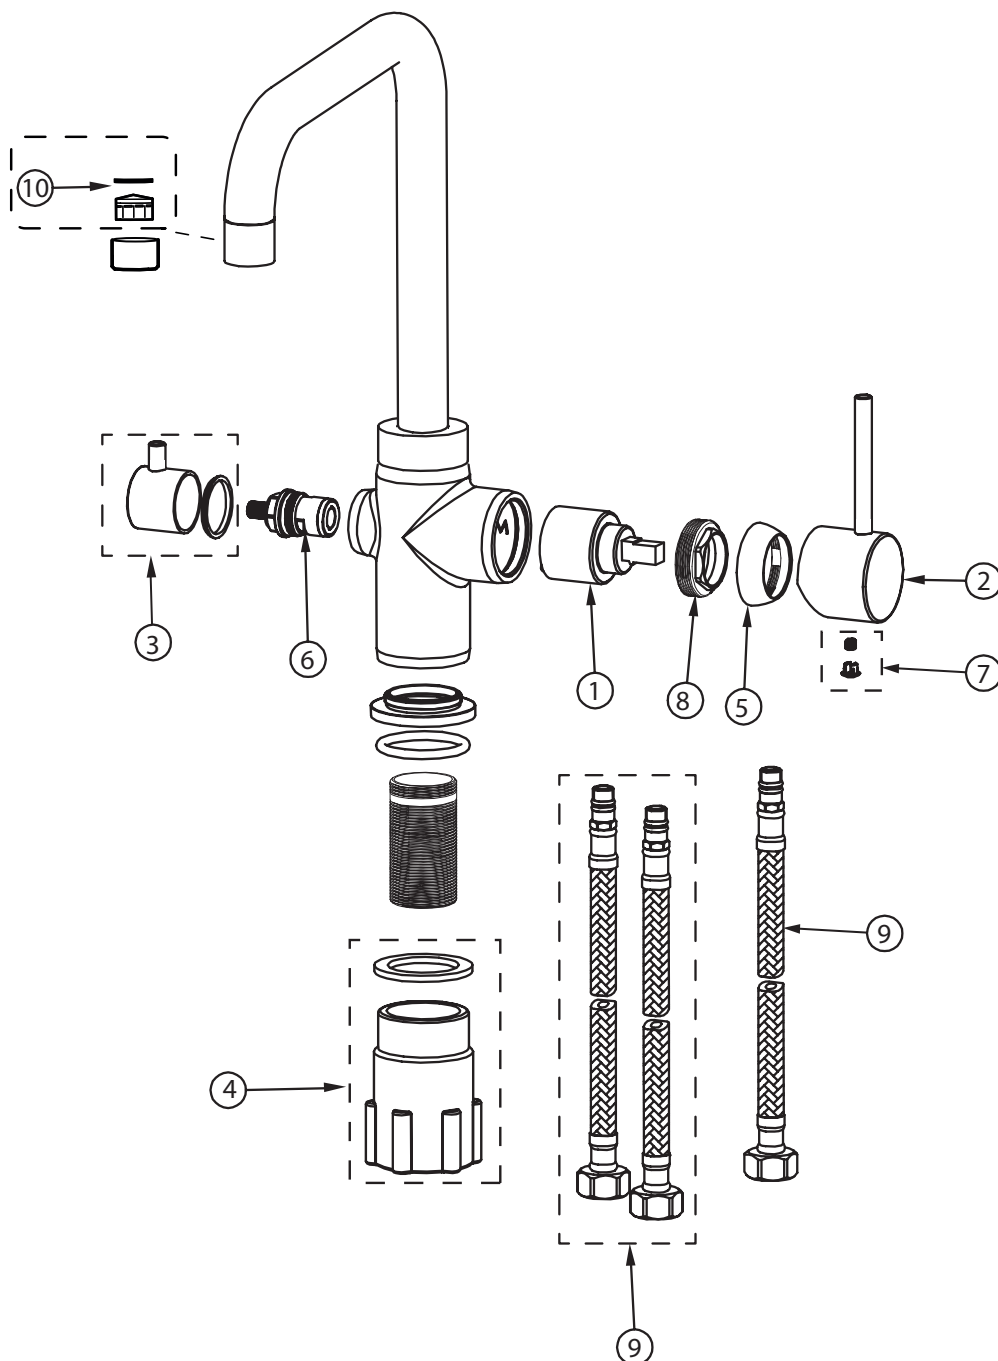

Hafa® Stand

Art: 1382015, 1382016, 1382017

Spare Parts

Hafa®

Hafa
Svarvaregatan 5, Box 525
SE-301 80 Halmstad
SWEDEN

Garanti/Warranty.
Service, resevdelar/spare-parts
Sweden: Tel: +46 (0)35 15 44 75
Norway: Tel: +47 69 31 02 30
Finland: Puh: 0207 43 50 00

www.hafa.se
www.hafa.dk
www.hafabad.no
www.hafa.se
www.hafabathroom.ru
www.hafa.eu

E-mail:
service@hafa.se
service@hafabad.no